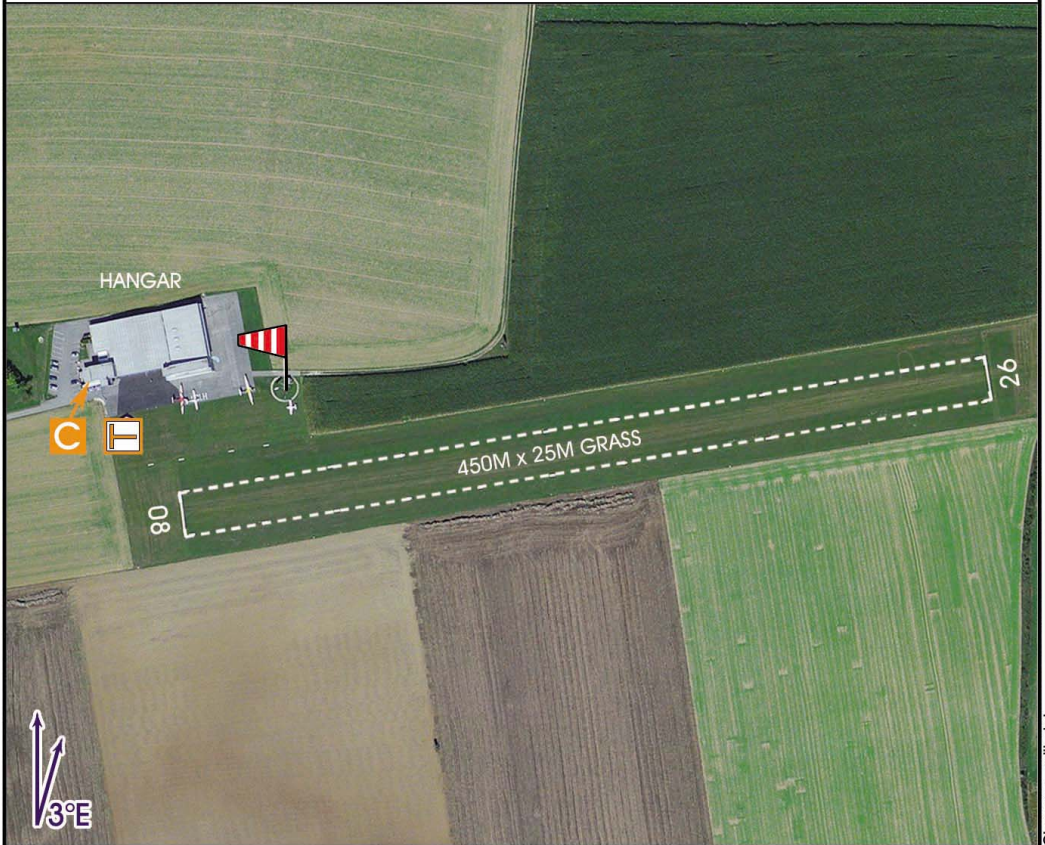

AERODROME CHART

AD ELEV 1175 FT

HOFKIRCHEN
H.B. HOFKIRCHEN
AUSTRIA

HOFKIRCHEN AERODROME
122,17

Phone +43 (0) 7225 7332

6,5 NM NNW STEYR

© Rogers Data www.rogersdata.at

Microsoft product screen shot reprinted with permission from Microsoft Corporation

RWY	STH	TORA	ASDA	TODA	LDA	ASI	ALS	THRE	THR PSN
08	2f	450	-	-	450	-	-	-	-
26	2f	450	-	-	450	-	-	-	-

LIGHTING NIL

ADDITIONAL INFO

OPS HOURS

Contact HOFKIRCHEN FLUGPLATZ at least 5KM from AD and maintain listening watch. Flights within Linz CTR outside depicted traffic circuit Hofkirchen only after clearance by LINZ TWR. Sun&Hol 1200-1400LOC no flight operations. The approach shall be carried out via the respective long final or base leg. Traffic circuits to the N for maintenance flights only. Look out for GLD traffic. Avoid built-up areas near AD, especially Hofkirchen, Niederneukirchen and Weichstetten.